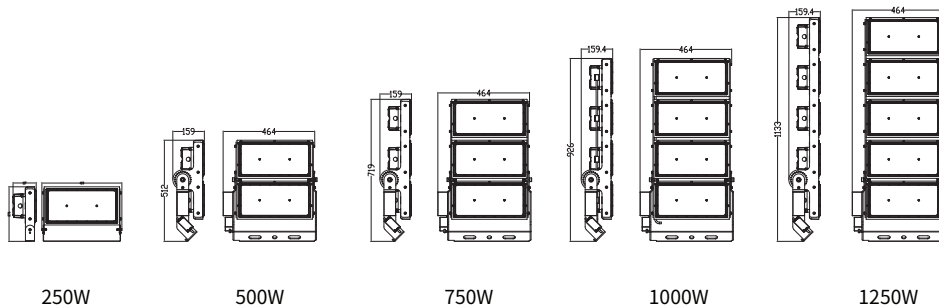

! Warning

1. 1, Carefully read the installation instructions and ensure the mains supply is isolated before installation
2. 2, All electrical work must be undertaken by a qualified contractor to ensure latest wiring regulations.
3. 3, Disconnect power before installing or doing any maintenance.
4. 4, This light should not be used in areas with limited ventilation or high ambient temperatures.
5. 5, The light source contained in this luminaire shall only be replaced by the manufacturer or his service agent or a similar qualified person.
6. 6, The external flexible cable or cord of this luminaire cannot be replaced; if the cord is damaged, the luminaire shall be destroyed.

⚡ Specification:

Model No:	GL-FL05-250W	GL-FL05-500W	GL-FL05-750W	GL-FL05-1000W	GL-FL05-1250W
Wattage:	250W	500W	750W	1000W	1250W
Lumens:	3,500LM	70,000LM	105,000LM	140,000LM	175,000LM
Beam Angle:	symmetrical Beam Angle 10°/25°/45°/60°/90°				
IP Rating:	IP66				
N.W:	5.0Kg	13.4Kg	18.1Kg	21.3Kg	27.4Kg
G.W:	5.4Kg	15.2Kg	20.3Kg	24.5Kg	30.9Kg
Product Size:	405x276x117 mm	464x512x159 mm	464x719x159 mm	464x926x159 mm	464x1133x159 mm
Carton Size:	471x300x170 mm	471x500x170 mm	471x700x170 mm	471x900x170 mm	471x1100x170 mm

⚡ Specification: