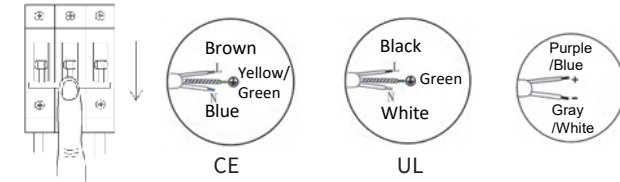

⚡ Specification:

Model No:	GL-FL05-250W	GL-FL05-500W	GL-FL05-750W	GL-FL05-1000W	GL-FL05-1250W
Wattage:	250W	500W	750W	1000W	1250W
Lumens:	3,500LM	70,000LM	105,000LM	140,000LM	175,000LM
Beam Angle:	symmetrical Beam Angle 10°/25°/45°/60°/90°				
IP Rating:	IP66				
N.W:	5.0Kg	13.4Kg	18.1Kg	21.3Kg	27.4Kg
G.W:	5.4Kg	15.2Kg	20.3Kg	24.5Kg	30.9Kg
Product Size:	405x276x117 mm	464x512x159 mm	464x719x159 mm	464x926x159 mm	464x1133x159 mm
Carton Size:	471x300x170 mm	471x500x170 mm	471x700x170 mm	471x900x170 mm	471x1100x170 mm

⚡ Specification:

⚡ Installation Method:

Turn off the Power switch

IP66 waterproof junction box (Not equipped with lights)

Fixture input wire

1.Lamp Fasten and Wire